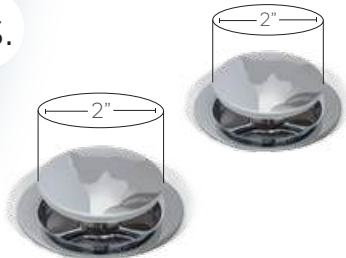

Dual Drain

STANDARD
BATHTUB DRAIN

1½" Single Drain

ella
by ella's bubbles

4 Port 2" Dual Drain

Vs.

T-TYPE

4 PORTS
FOR A
FASTER
DRAIN