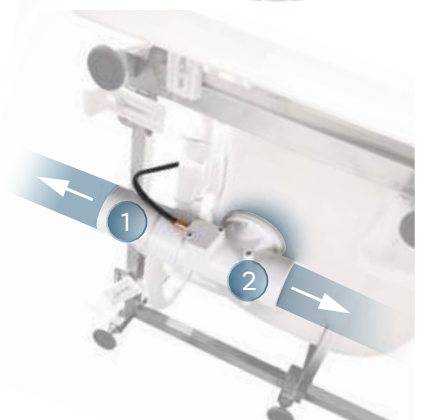

Single Drain

STANDARD
BATHTUB DRAIN

1½" Single Drain

ella
by ella's bubbles

2 Port 2" Drain

Vs.

T-TYPE

2 PORTS
FOR A
FASTER
DRAIN