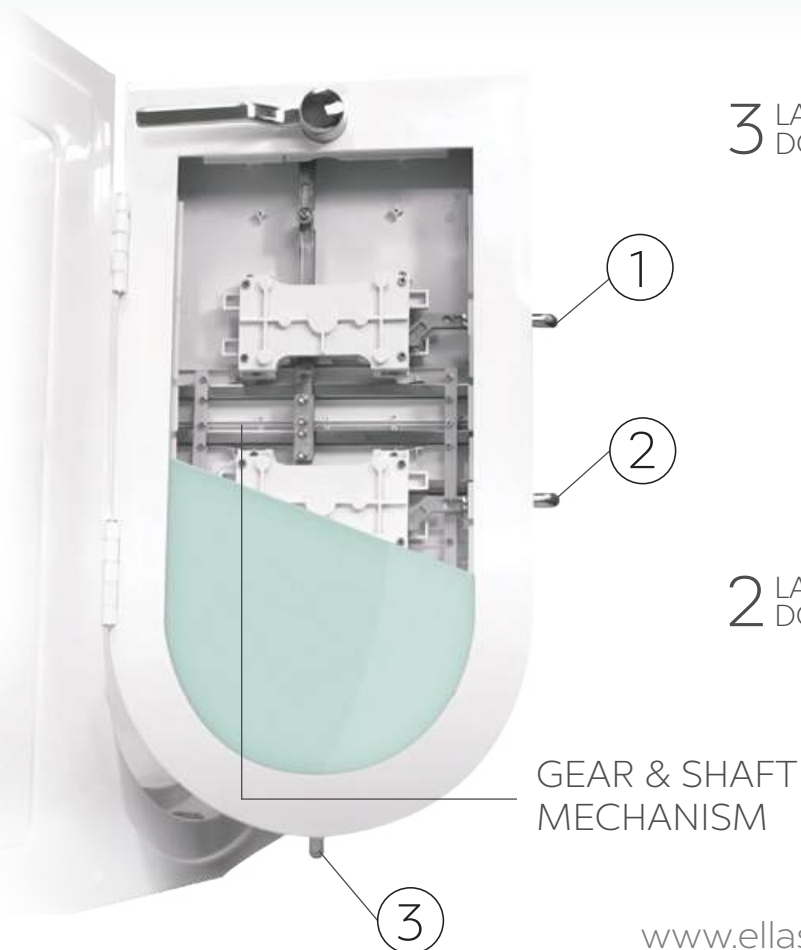

Exclusive Design CUSTOM-MADE DOORS

3 LATCH DOOR

INWARD HANDLE

2 LATCH DOOR

INWARD HANDLE