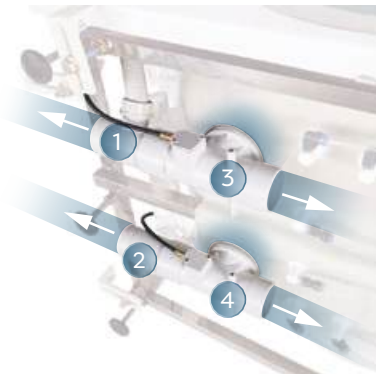

Dual Drain

STANDARD
BATHTUB DRAIN

1½" Single Drain

ella
by ella's bubbles

4 Port 2" Dual Drain

Vs.

T-TYPE

4 PORTS
FOR A
FASTER
DRAIN